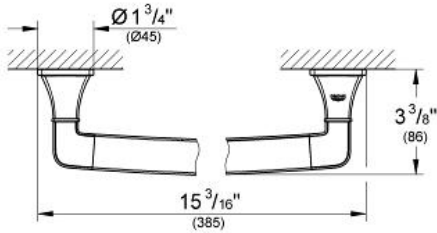

Product Description:
Grab Bar

Standard Specification:

- Length: 15"
- GROHE StarLight chrome finish

Applicable Codes & Standards:

- Energy Policy Act of 1992
- ASME A112.18.1/CSA B125.1

Color:

- 40633000 StarLight Chrome